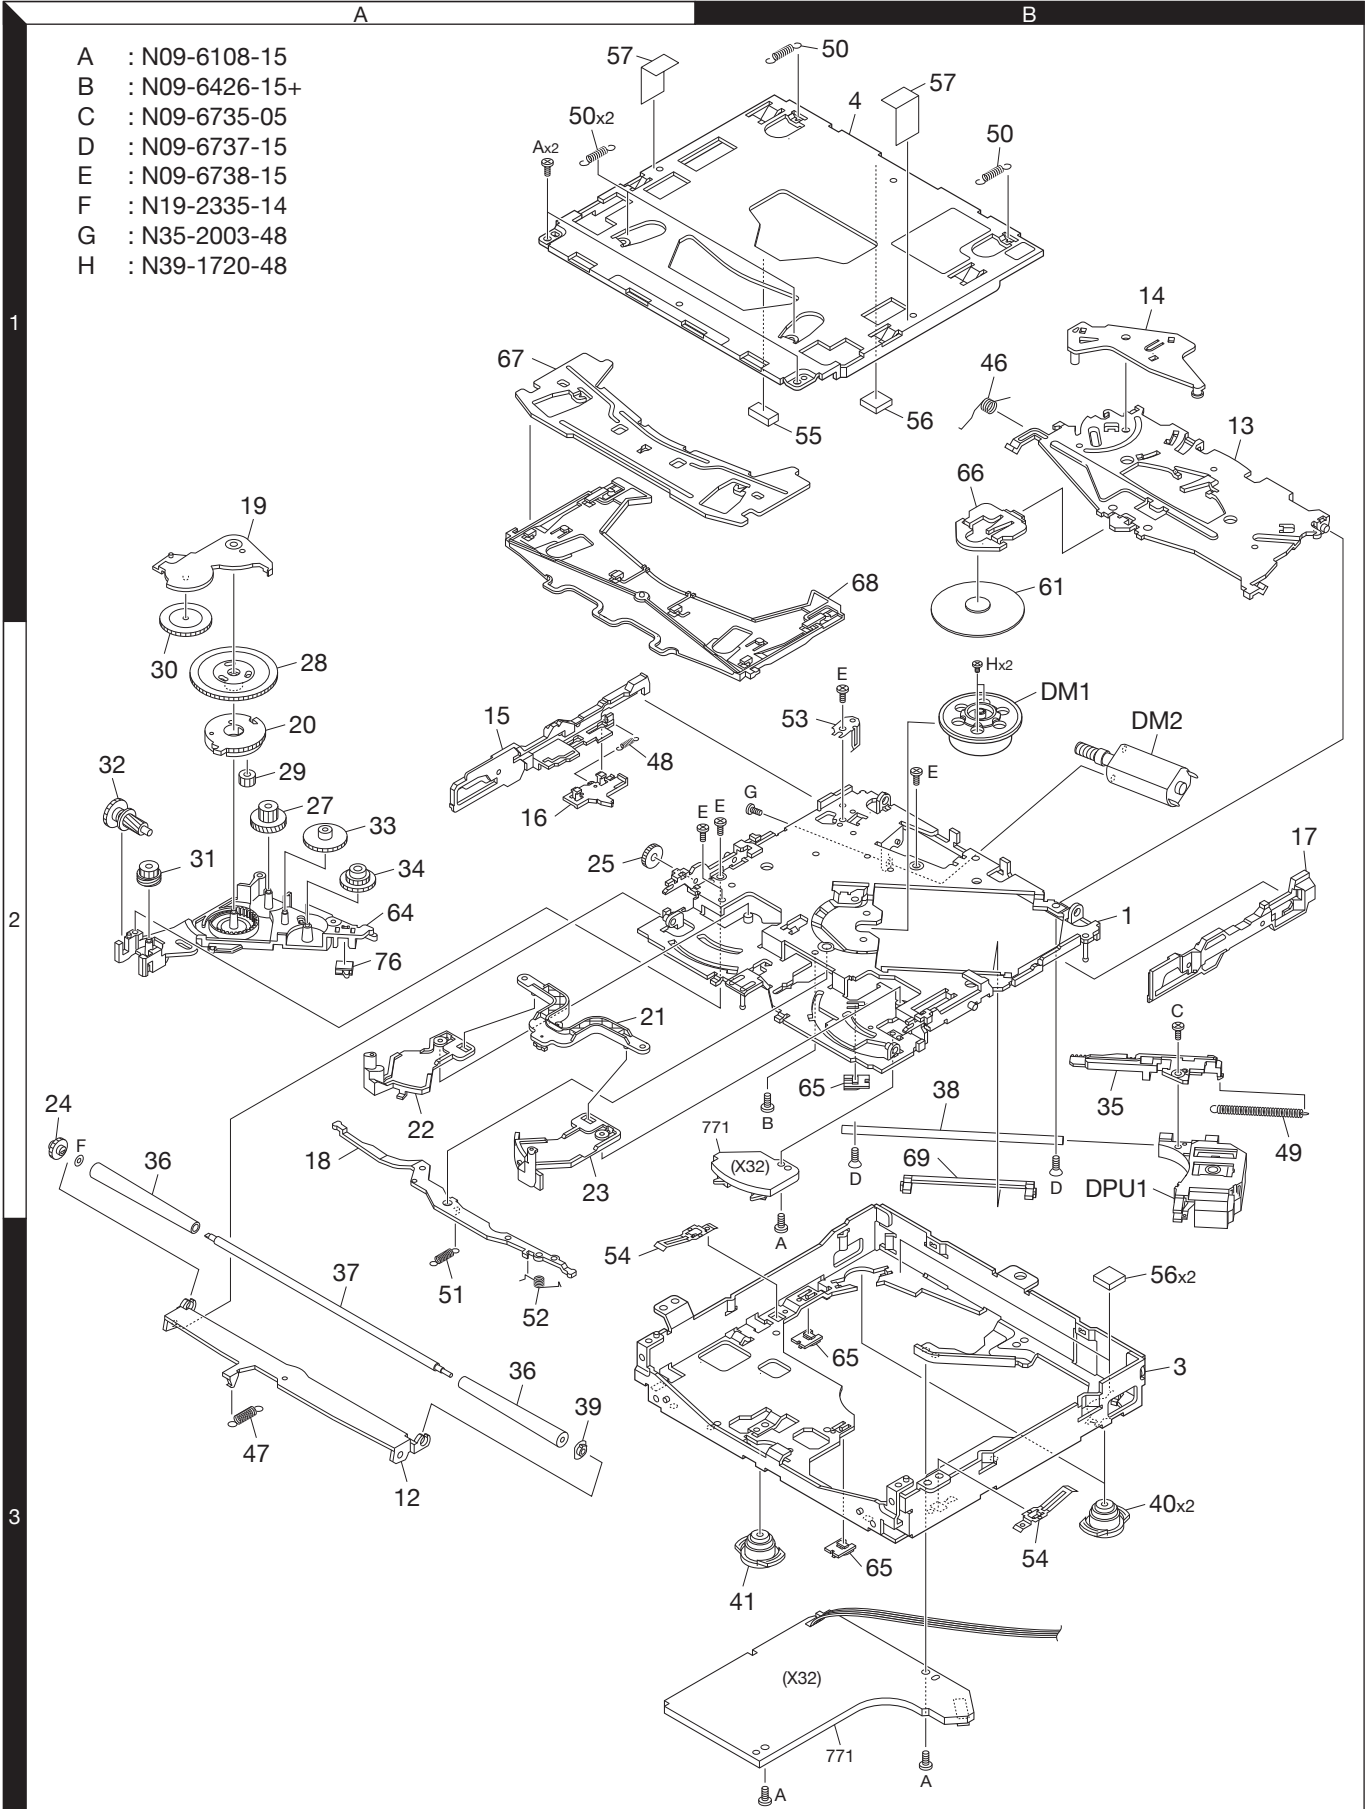

EXPLODED VIEW (CD MECHANISM)

- A : N09-6108-15
- B : N09-6426-15+
- C : N09-6735-05
- D : N09-6737-15
- E : N09-6738-15
- F : N19-2335-14
- G : N35-2003-48
- H : N39-1720-48

Parts with the exploded numbers larger than 700 are not supplied.